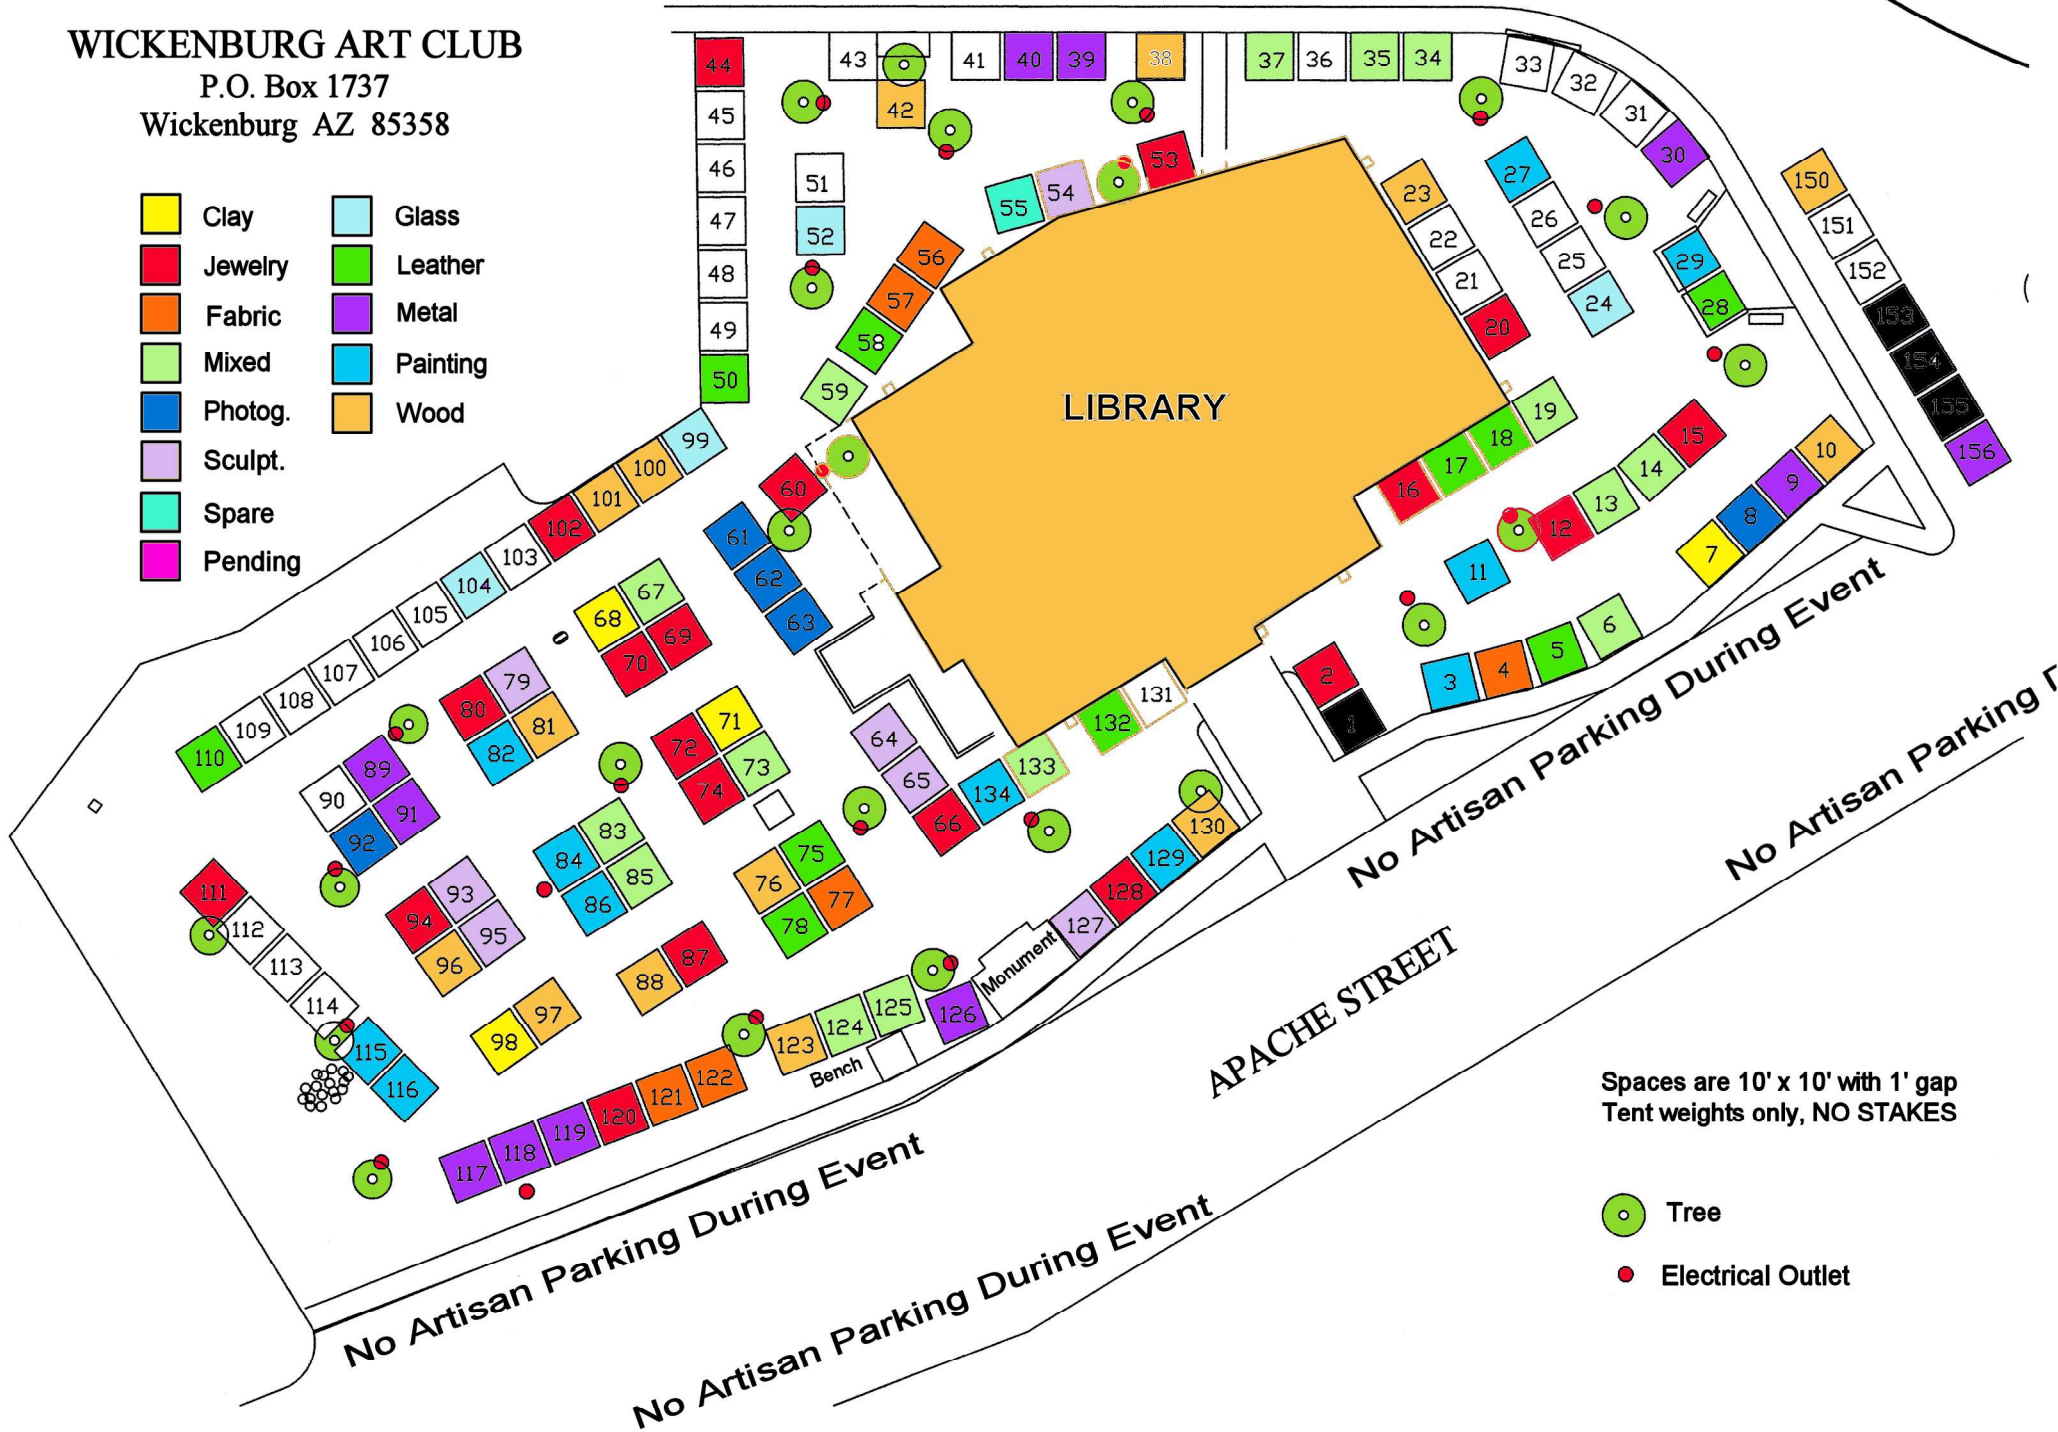

SPACE LAYOUT 2018

YAVAPAI STREET

To see available spaces Logon to: Wickenburgartclub.org
Gold Rush Days / Space layout

WICKENBURG ART CLUB

P.O. Box 1737
Wickenburg AZ 85358

- | | |
|---|--|
| Clay | Glass |
| Jewelry | Leather |
| Fabric | Metal |
| Mixed | Painting |
| Photog. | Wood |
| Sculpt. | |
| Spare | |
| Pending | |

135 136 137 138 139 140 141 142 143 144 145 146 147 148 149

LIBRARY

No Artisan Parking During Event

No Artisan Parking During Event

No Artisan Parking During Event

No Artisan Parking During Event

Spaces are 10' x 10' with 1' gap
Tent weights only, NO STAKES

- Tree
- Electrical Outlet